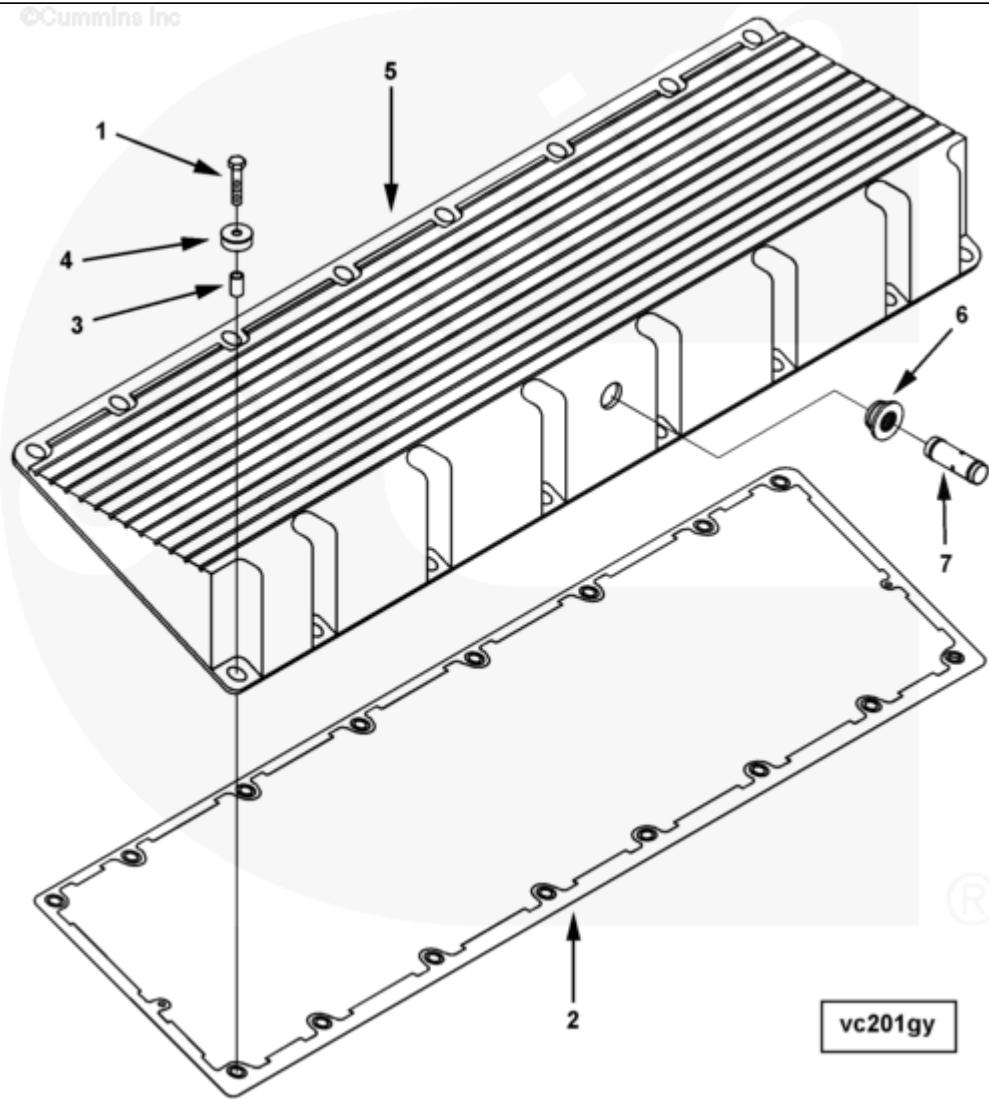

Parts Catalog - Option Detail

Electronic Parts Catalog - Option Detail				
Option	Group	Graphic	Film Card	Date
VC2112-02	03.01.1	vc201gy	II	02-APR-03
Engines	ISM CM570, ISM CM570/870, ISM CM875, ISM CM876, ISM CM876 E, ISM11 CM876 M103, ISM11 CM876 SN, M11 CELECT, M11 CELECT PLUS, M11 MECHANICAL, QSM11 CM570, QSM11 CM876			

[SMALL](#) | [MEDIUM](#) | [LARGE](#)

Cart	Ref No	Part Number	Part Description	Required	Remarks
View My Cart					
		VC2112-02	Valve Cover		
					Valve Cover

					Breather Mtg Arrangement:
					Internal
					Breather Vent Location: Side
					Material: Plastic
					Oil Fill Location: None
					Engine Position: Vertical
					Standard
					Straight Thread O-Ring Port
					Dia: None
					Valve Cover Pitch(Deg): 23
					Breather Tube For Use With
					Closed Breather System
<input type="checkbox"/>	1	3899757	Hexagon Head Cap Screw	16	M8 x 1.25 x 40
<input type="checkbox"/>	2	3883220	Rocker Lever Cover Gasket	1	
		3883221	Rocker Lever Cover Gasket	1	
<input type="checkbox"/>	3	3883222	Mounting Spacer	16	
<input type="checkbox"/>	4	3899798	Noise Isolator	16	
<input type="checkbox"/>		4003266	Cover , Rocker Lever Top Level Assembly No Fill	1	
	5	3401297	Rocker Lever Cover	1	
<input type="checkbox"/>	6	3606992	Grommet Seal	1	
<input type="checkbox"/>	7	3607067	Breather Tube	1	